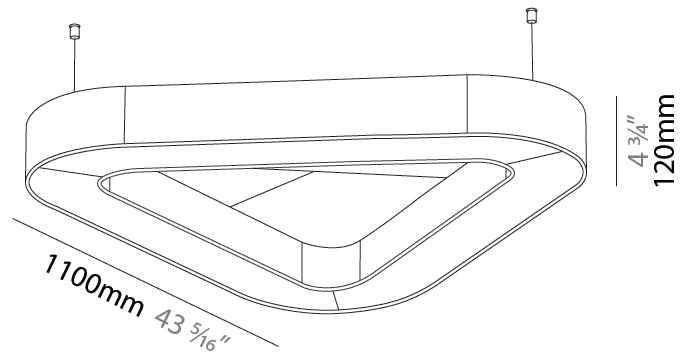

GENERAL

Series: Victory Acoustic
Partner: Prolicht
Division: Architectural
Installation: Suspension
Product Type: Acoustic
Mounting Location: Ceiling
Light Distribution: Direct / Indirect

PHYSICAL

Shape: Round
Length (mm): 1100
Length (in): 43 ⁵/₁₆
Width (mm): 1012
Width (in): 39 ¹³/₁₆
Height (mm): 120
Height (in): 4 ³/₄
Diffuser: PMMA - Opal / Micro-Prism
Fixture Finish: SSR / BKV / CWI / CRY / HAB / UFT / ITA / RUA / FTG / MYG / LOD / PUS / FRO / FUP / KIA / POP / BLS / SPG / MEY / GOH / CHC / COM / ABZ / JAG / OBR / MOS / ROR
Acoustic Finish: SFW / CYW / SEE / SYN / MTS / PMB / TTN / CYB / STO / DPE / BES / SHB / ARE / ANE / VRD / CRF
Fixture Material: Aluminum
Primary Material: Acoustic
Cable Details: 2000mm / 78 3/4" or 6000mm / 236 1/4" Transparent Cable

ELECTRICAL

Lamp Type: LED (Zhaga Standard)
Input Wattage (W): 73.4
Total Output Wattage (W): 66.3
Dimming: Non-Dimmable
Driver Included: Yes
Driver Location: Integrated
Driver Type: Constant Current - Universal
Driver Class: Class 2
Input Voltage (V): 120 - 277

LED

Color Temperature (°K): 2700 / 3000 / 3500 / 4000
Max. Delivered Lumen (lm): 3734 / 3865 / 4538 / 3929
Nominal Lumen (lm): 5745 / 5946 / 6982 / 6045
CRI: >90 CRI
Lamp Life (hrs): 50000

OPTICAL

RATINGS AND CERTIFICATIONS

Certified By: CSA Certified to UL and CSA Standards
IP rating: IP20