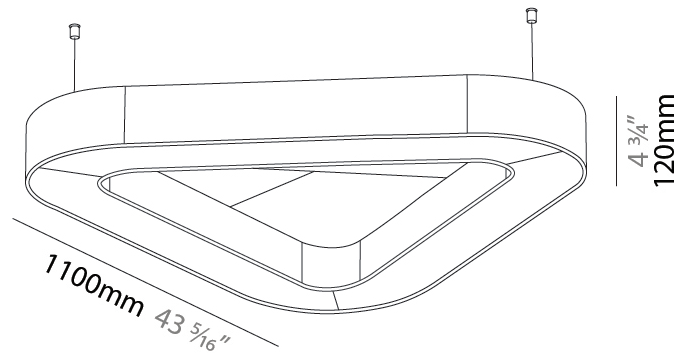

GENERAL

Series: Victory Acoustic
Partner: Prolicht
Division: Architectural
Installation: Suspension
Product Type: Acoustic
Mounting Location: Ceiling
Light Distribution: Direct

PHYSICAL

Shape: Round
Length (mm): 1100
Length (in): 43 ⁵/₁₆
Width (mm): 1012
Width (in): 39 ¹³/₁₆
Height (mm): 120
Height (in): 4 ³/₄

Diffuser: [PMMA - Opal / Micro-Prism](#)
Fixture Finish: [SSR / BKV / CWI / CRY / HAB / UFT / ITA / RUA / FTG / MYG / LOD / PUS / FRO / FUP / KIA / POP / BLS / SPG / MEY / GOH / CHC / COM / ABZ / JAG / OBR / MOS / ROR](#)

Acoustic Finish: [SFW / CYW / SEE / SYN / MTS / PMB / TTN / CYB / STO / DPE / BES / SHB / ARE / ANE / VRD / CRF](#)

Fixture Material: Aluminum
Primary Material: Acoustic
Cable Details: [2000mm / 78 3/4" or 6000mm / 236 1/4" Transparent Cable](#)

ELECTRICAL

Lamp Type: LED (Zhaga Standard)
Input Wattage (W): 44.1
Total Output Wattage (W): 40
Dimming: Non-Dimmable
Driver Included: Yes
Driver Location: Integrated
Driver Type: Constant Current - Universal
Driver Class: Class 2
Input Voltage (V): 120 - 277

LED

Color Temperature (°K): 2700 / 3000 / 3500 / 4000
Max. Delivered Lumen (lm): 3734 / 3865 / 4538 / 3929
Nominal Lumen (lm): 5745 / 5946 / 6982 / 6045
CRI: >90 CRI
Lamp Life (hrs): 50000

OPTICAL

RATINGS AND CERTIFICATIONS

Certified By: CSA Certified to UL and CSA Standards
IP rating: IP20