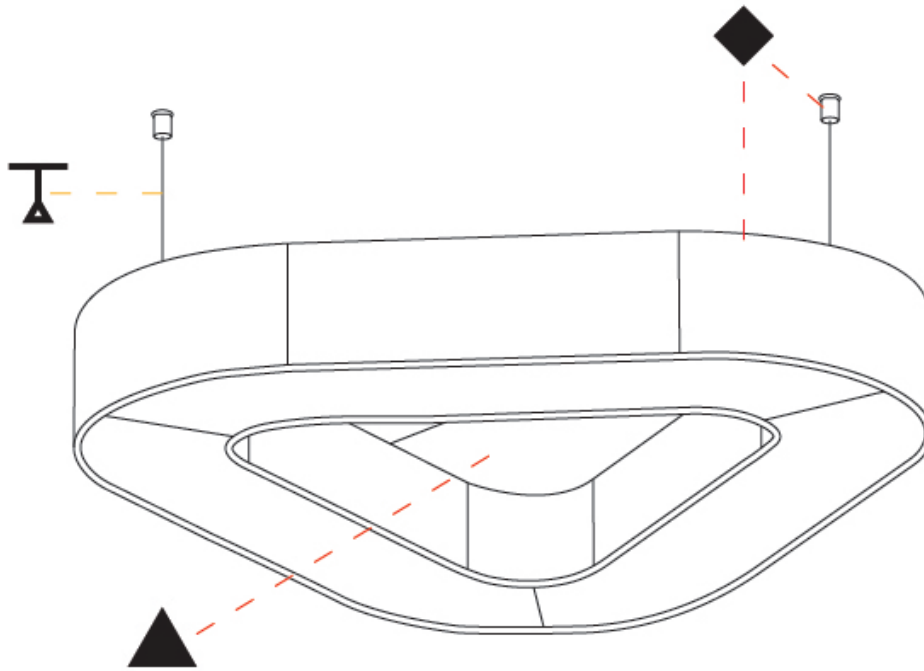

VICTORY ACOUSTIC SUSPENSION

A300741-

PROJECT	_____
TYPE	_____
SPECIFIER	_____
QUANTITY	_____
DATE	_____